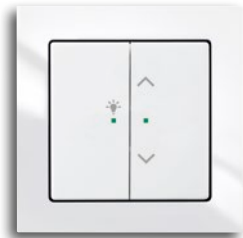

Sensor with 2gang function for blinds and lights for ABB-free@home®