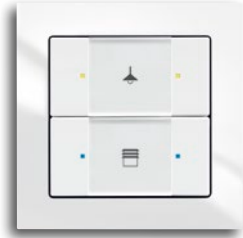

2/4gang control element for ABB i-bus® KNX