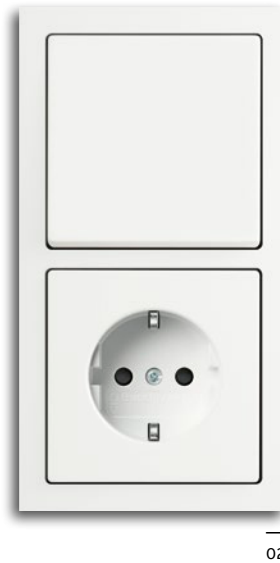

—
01

—
01

Illustration in original size

The cover frame measures
80 mm x 80 mm x 11 mm (w x h x d).

Material: the rocker and frame are made of thermoplastic (PC), impact and break-proof, UV-resistant, PVC and halogen-free