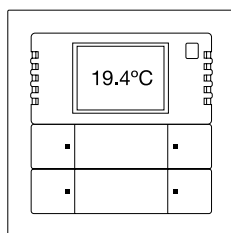

Multifunctionality

Technology that leaves nothing left to be desired

From light switches, through blind control to smart phone charging stations: Within our design ranges we offer you a comprehensive range of functions to meet all your requirements and ensure a uniformed appearance.