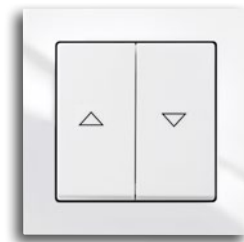

Blind switch / push button