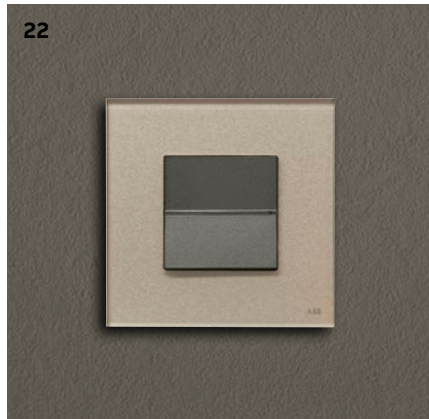

Light switches

A new way to experience design
and function

Table of contents

42

46

06–09	Impressivo
10–13	carat®
14–17	Busch-dynasty®
18–21	pure stainless steel
22–25	Zenit
26–29	solo®
30–33	Busch-axcent®
34–37	Sky Niessen
38–41	future® linear
42–45	Swing®L
46–49	basic55®
50–53	Multifunctionality