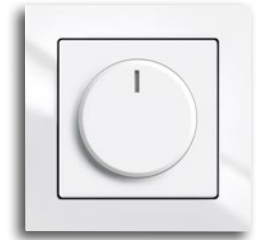

Switch with "Light" symbol

2gang switch

Switch with "Bell" symbol and illuminated labelling field

Rotary dimmer

Multifunctionality

Our switch range not only meets every optical requirement, it meets all functional requirements too. All cover frames are also available in 1 to 5gang versions and can be mounted both vertically and horizontally.