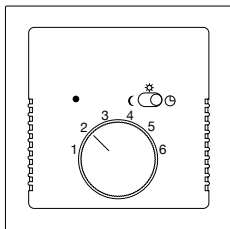

Multifunctionality

Technology that leaves nothing left to be desired

From light switches, through blind control to smart phone charging stations: Within our design ranges we offer you a comprehensive range of functions to meet all your requirements and ensure a uniformed appearance.