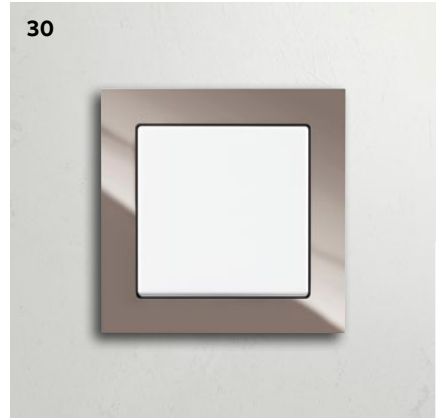

Light switches

A new way to experience design
and function

Table of contents

42

46

06–09	Impressivo
10–13	carat®
14–17	Busch-dynasty®
18–21	pure stainless steel
22–25	Zenit
26–29	solo®
30–33	Busch-axcent®
34–37	Sky Niessen
38–41	future® linear
42–45	Swing®L
46–49	basic55®
50–53	Multifunctionality