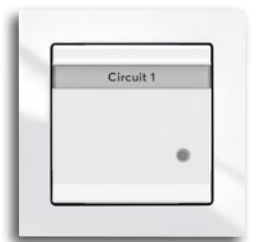

Socket outlet with hinged lid