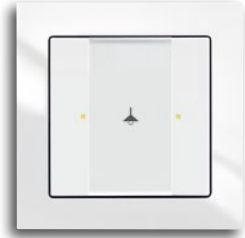

1/2gang control element for ABB i-bus® KNX