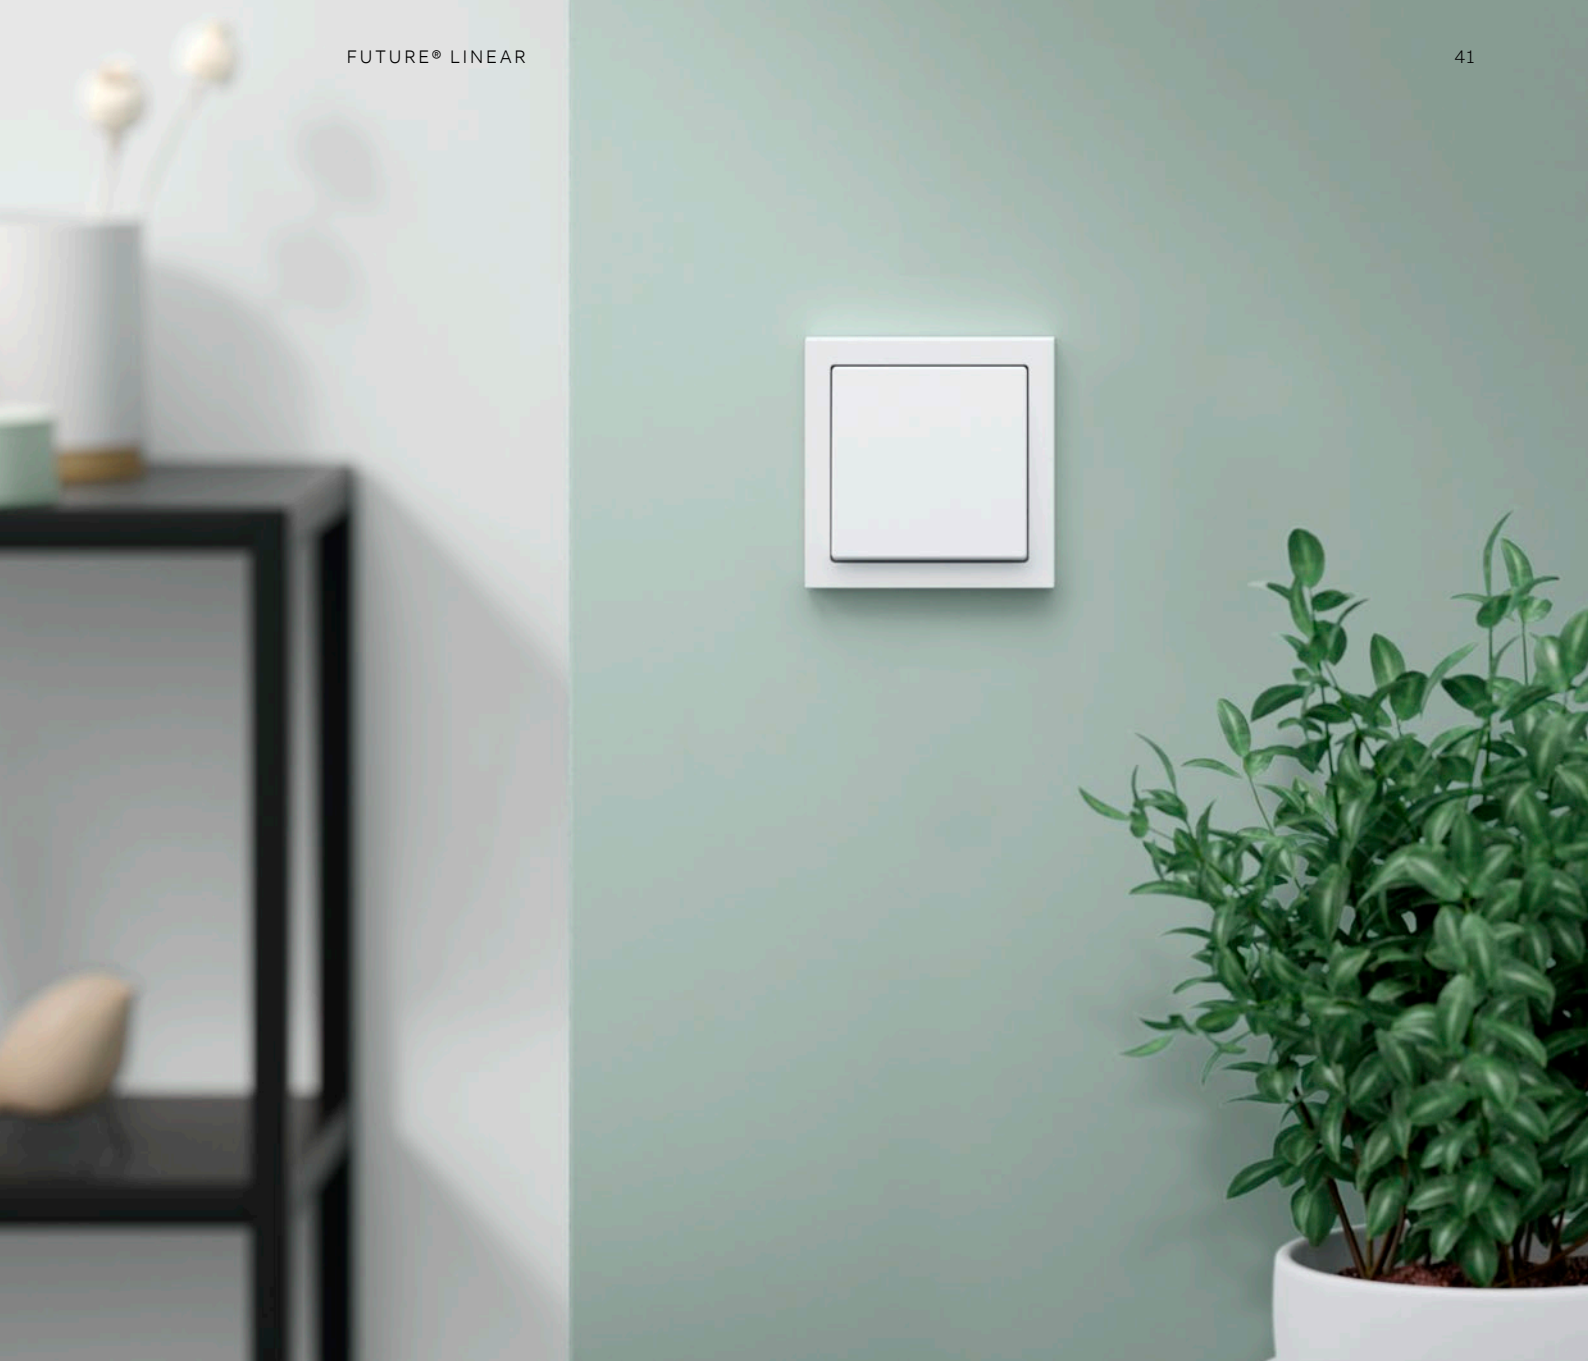

- 01 studio white matt*
- 02 2gang combination switch/
  socket outlet
  studio white matt
- 03 black matt*
- 04 ivory white
- 05 studio white
- 06 aluminium silver
- 07 anthracite