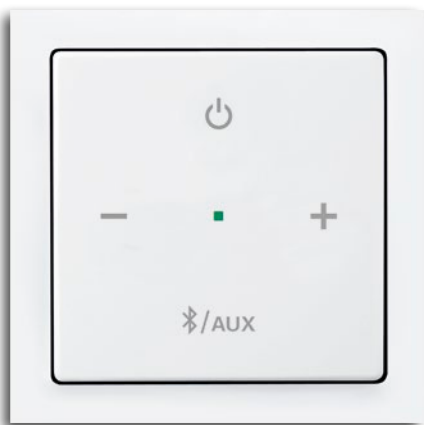

- » Bluetooth streaming from the smartphone, among others.
- » Favourites are switched through directly
- » RDS station identification
- » NEW: Radio text
- » Automatic setting of the time via RDS signal
- » The device connected last is automatically coupled when entering the receiving area of the Bluetooth receiver
- » Use of internal or external antenna
- » NEW: Automatic switchover between antenna inputs

- 01 3gang combination of Busch-Dimmer®, Busch-Radio BTconnect, loudspeaker insert with cover plate
-

01

The Busch-Radio BTconnect combines an FM radio and a Bluetooth receiver in a single flush-mounted box. You can play your music collection from Bluetooth-capable smartphones, tablets or laptops at all times in their full splendour via the radio. Coupling is carried out manually, but for Android devices it is also possible via NFC. The device connected last is coupled automatically when entering the receiving area of the Bluetooth receiver. For optimizing the sound, predefined sound profiles (equalizer) for "Rock", "Jazz" and "Classic" have been implemented.

The wall is getting smart. Busch-Bluetooth Receiver.

AUX INPUT

BLUETOOTH

Minimalist. The Busch-Bluetooth Receiver is the ideal solution for all who stream their own selection of music from the smartphone and do not need a flush-mounted radio. The new receiver impresses with its high tonal quality and connection for an external music source. The receiver receives the data via Bluetooth, to continue processing them directly. Cleanly amplified via the wall loudspeakers without any visible cables.