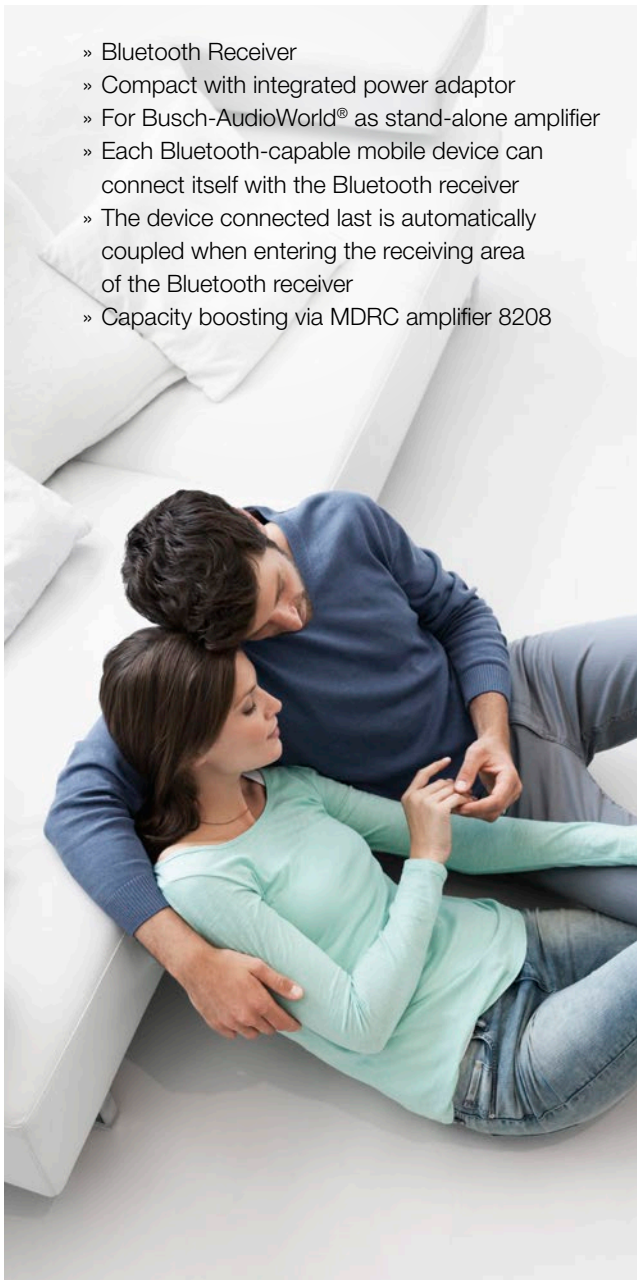

- » Bluetooth Receiver
- » Compact with integrated power adaptor
- » For Busch-AudioWorld® as stand-alone amplifier
- » Each Bluetooth-capable mobile device can connect itself with the Bluetooth receiver
- » The device connected last is automatically coupled when entering the receiving area of the Bluetooth receiver
- » Capacity boosting via MDRC amplifier 8208