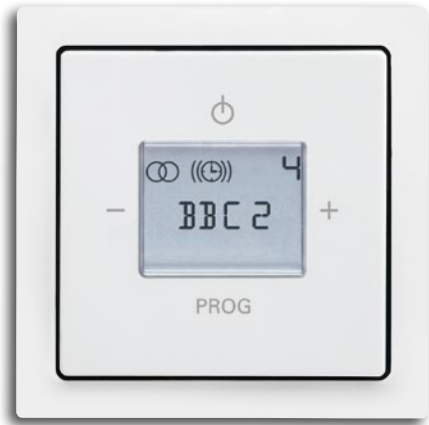

For those special moments.
Busch-DigitalRadio.

Enjoying comfort every day. Relaxing in the bathroom with pleasant music or listening to the latest news in the office; blissfully with the Busch DigitalRadio. Whilst space-saving in a flush-mounted box it unobtrusively cares for the right atmosphere in any location. And, of course, with the best quality of sound.