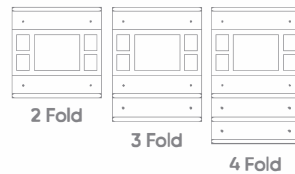

Technical Specifications

Dimensions (mm)	a	b	h
Single Switch	90	9	90
1 Fold Switch	90	9	90
2 Fold Switch	90	9	90
3 Fold Switch	90	9	90
4 Fold Switch	90	9	90
5 Fold Switch	90	9	111,5
6 Fold Switch	90	9	133