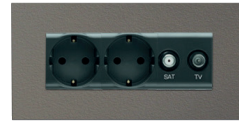

2 Fold Anthracite

2 Fold Pearl White

2 Fold Mustang Gray

3 Fold Pearl White

4 Fold Antique

Socket

As the supplementary item for the new generation of thermostat and switch series, Oria power outlets reflect the integrity of your space.

TV/SAT
Single Frame Antique

Socket + Socket + SAT + TV
6M Frame Anthracite

Data + Socket
Double Frame Pearl White

Socket + SAT + TV
4M Frame Anthracite

Socket + TV/SAT
Tripple Frame Anthracite

Socket + TV
3M Frame Pearl White