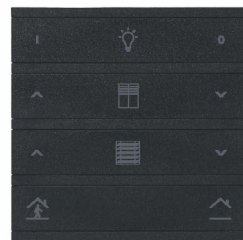

Control is under your fingertips...

Thermostat

All devices in your home are under your control with Oria thermostats.

Switch

Experience life of comfort with Oria switches.

Socket

Socket group with eye catching design for perfect harmony.