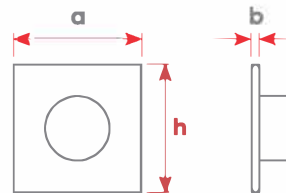

Technical Specifications

Dimensions (mm)	a	b	h
Single Switch	90	9	90
1 Fold Switch	90	9	90
2 Fold Switch	90	9	90
3 Fold Switch	90	9	90
4 Fold Switch	90	9	90
5 Fold Switch	90	9	111,5
6 Fold Switch	90	9	133