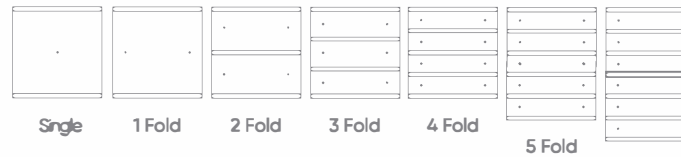

Technical Specifications

Dimensions (mm)	a	b	h
Single Switch	90	9	90
1 Fold Switch	90	9	90
2 Fold Switch	90	9	90
3 Fold Switch	90	9	90
4 Fold Switch	90	9	90
5 Fold Switch	90	9	111,5
6 Fold Switch	90	9	133