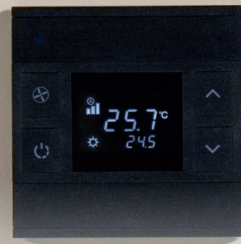

Thermostat

Expandable up to 4 folds, Oria thermostat provide a wide collection of possibilities for all spaces where both thermostats and programmable switches are needed at the same time.

Oria thermostats can perform all needed operations with a single touch. Programmable buttons on Oria thermostats can control comfort and energy saving needs such as lighting, shutter/blind, scene call, speakers and panic button for you.